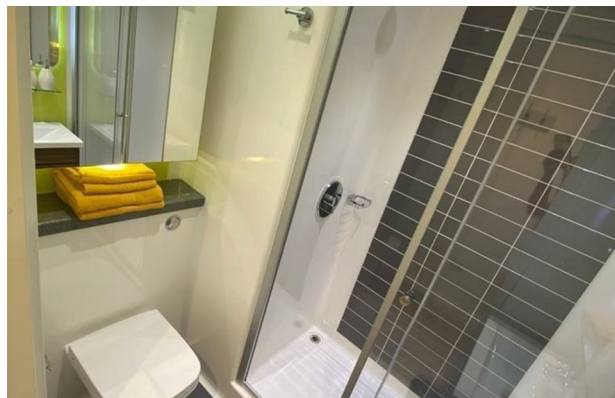

Blandford Square | | Newcastle | NE1 4HZ

£193 Per week

Blandford Square |  
Newcastle | NE1 4HZ  
£193 Per week

NEWCASTLE | STUDENT | SEPTEMBER

- Social and study spaces
- Garden area
- High speed Wi-Fi
- Utilities including water and heating
- Strong community
- 24-hour gym
- Onsite laundry facilities
- Contents insurance
- Excellent location
- Student only